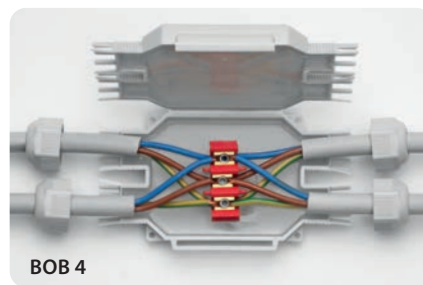

BOB

The IP68 / IP69K micro-joints, gel pre-filled, complete with connector, suitable for any type of installation, even the most extreme.

Extremely compact and space-saving, pre-filled with soft, highly conformable gel. With minimal aesthetic impact and visually pleasing. Equipped with integrated cable glands for IP68 and IP69K degree of ingress protection and cable retention.

Some installation possibilities for BOB 4

Parallel branch system with 3 three-core cables up to 3 x 4 mm²

Parallel branch system with 4 three-core cables up to 3 x 2.5 mm²

Parallel 5-lamp connection system

Can be installed with Mammut type connector (not included)

3-LED spotlight in-series system

3-LED RGB spotlight parallel system with four-core cables

For use in traps. The ideal accessory for branch connections from a through cable to light fittings and spotlights. Suitable in applications where there is presence of water and moisture.

PRODUCT / Item	Colour	Max cable formation (N° x mm ²)		Cables Ø min - max (mm)	Pieces Pack	 (mm)
		Through	Branch			
BOB 3 BOB3	●	1 cable 3 x 4	2 cables 3 x 4	8 - 13	1 piece Blister	105 x 80 x 25
BOB 3 - N BOB3-N	●	3 x 2,5	2 cables 3 x 2,5		1 piece Blister	