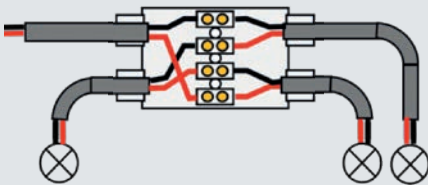

Some installation possibilities for BOB 4

Parallel branch system with 3 three-core cables up to 3 x 4 mm²

Parallel branch system with 4 three-core cables up to 3 x 2.5 mm²

Parallel 5-lamp connection system

Can be installed with Mammut type connector (not included)

3-LED spotlight in-series system

3-LED RGB spotlight parallel system with four-core cables

For use in traps. The ideal accessory for branch connections from a through cable to light fittings and spotlights. Suitable in applications where there is presence of water and moisture.

PRODUCT / Item	Colour	Max cable formation (N° x mm ²)		Cables Ø min - max (mm)	Pieces Pack	 (mm)
		Through	Branch			
BOB 3 BOB3	●	1 cable 3 x 4	2 cables 3 x 4	8 - 13	1 piece Blister	105 x 80 x 25
BOB 3 - N BOB3-N	●	3 x 2,5	2 cables 3 x 2,5		1 piece Blister	