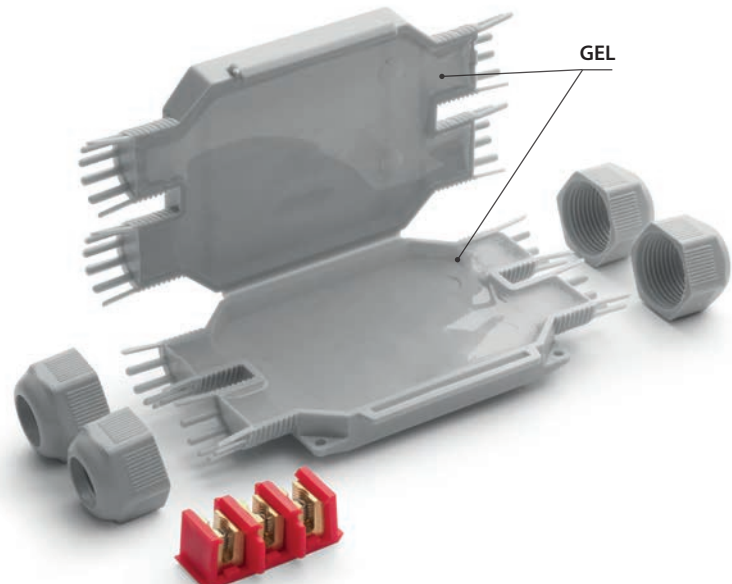

BOB

The IP68 / IP69K micro-joints, gel pre-filled, complete with connector, suitable for any type of installation, even the most extreme.

Extremely compact and space-saving, pre-filled with soft, highly conformable gel. With minimal aesthetic impact and visually pleasing. Equipped with integrated cable glands for IP68 and IP69K degree of ingress protection and cable retention.

🌿 Halogen-free Gel

☀ UV resistant

🔥 Self-extinguishing and resistant to abnormal heat and fire:
Glow Wire Flammability Index at +960° C according to EN60695-2-12

BOB 3

BOB 4

IP68 OFFICIALLY TESTED | **IMQ** | **IP69K** OFFICIALLY TESTED

Some installation possibilities for BOB 4

Parallel branch system with 3 three-core cables up to 3 x 4 mm²

Parallel branch system with 4 three-core cables up to 3 x 2.5 mm²

Parallel 5-lamp connection system

Can be installed with Mammut type connector (not included)

3-LED spotlight in-series system

3-LED RGB spotlight parallel system with four-core cables

For use in traps. The ideal accessory for branch connections from a through cable to light fittings and spotlights. Suitable in applications where there is presence of water and moisture.