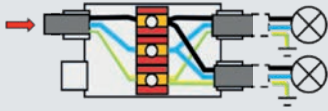

🌿 Halogen-free Gel

☀ UV resistant

🔥 Self-extinguishing and resistant to abnormal heat and fire:
Glow Wire Flammability Index at +960° C according to EN60695-2-12

BOB 3

BOB 4

IP68 OFFICIALLY TESTED | **IMQ** | **IP69K** OFFICIALLY TESTED

Some installation possibilities for BOB 4

Parallel branch system with 3 three-core cables up to 3 x 4 mm²

Parallel branch system with 4 three-core cables up to 3 x 2.5 mm²

Parallel 5-lamp connection system

Can be installed with Mammut type connector (not included)

3-LED spotlight in-series system

3-LED RGB spotlight parallel system with four-core cables

For use in traps. The ideal accessory for branch connections from a through cable to light fittings and spotlights. Suitable in applications where there is presence of water and moisture.

PRODUCT / Item	Colour	Max cable formation (N° x mm ²)		Cables Ø min - max (mm)	Pieces Pack	 (mm)
		Through	Branch			
BOB 3 BOB3	●	1 cable 3 x 4	2 cables 3 x 4	8 - 13	1 piece Blister	105 x 80 x 25
BOB 3 - N BOB3-N	●	3 x 2,5	2 cables 3 x 2,5		1 piece Blister	