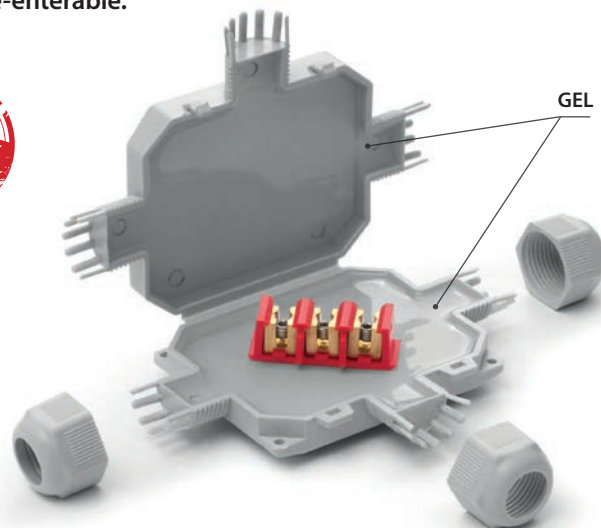

BOB

The IP68 / IP69K micro-joints, gel pre-filled, complete with connector, suitable for any type of installation, even the most extreme.

Extremely compact and space-saving, pre-filled with soft, highly conformable gel. With minimal aesthetic impact and visually pleasing. Equipped with integrated cable glands for IP68 and IP69K degree of ingress protection and cable retention.

ADVANTAGES

- Pre-filled with a gel that is not-classified as hazardous under the CLP Directive.
- Extremely compact and ready to install.
- Ideal for connections in lighting systems for gardens, steps and stairways, pedestrian crossings, etc.
- Pre-threaded entries for the positioning of the clamping nuts.
- No shelf life.
- Always re-enterable.

Electrical performance:

- CEI EN 50393 as applicable
- Class 2 in accordance with CEI 64-8.

🔧 Gel: UL 94-HB us

🌡 Working temperature: 90°

🌡 Installation temperature: -40°C / +50°C

🌊 Fully submersible

🔧 Can be used underground

🌿 Halogen-free Gel

☀ UV resistant

🔥 Self-extinguishing and resistant to abnormal heat and fire:
Glow Wire Flammability Index at +960° C according to EN60695-2-12

BOB 3

IP68 OFFICIALLY TESTED | **IMQ** | **IP69K** OFFICIALLY TESTED