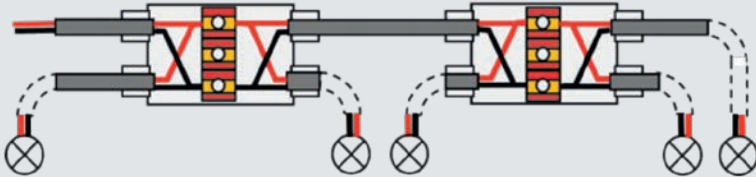

Some installation possibilities for BOB 4

Parallel branch system with 3 three-core cables up to 3 x 4 mm²

Parallel branch system with 4 three-core cables up to 3 x 2.5 mm²

Parallel 5-lamp connection system

Can be installed with Mammut type connector (not included)

3-LED spotlight in-series system

3-LED RGB spotlight parallel system with four-core cables

For use in traps. The ideal accessory for branch connections from a through cable to light fittings and spotlights. Suitable in applications where there is presence of water and moisture.

PRODUCT / Item	Colour	Max cable formation (N° x mm ²)		Cables Ø min - max (mm)	Pieces Pack	 (mm)
		Through	Branch			
BOB 3 BOB3	●	1 cable 3 x 4	2 cables 3 x 4	8 - 13	1 piece Blister	105 x 80 x 25
BOB 3 - N BOB3-N	●	3 x 2,5	2 cables 3 x 2,5		1 piece Blister	