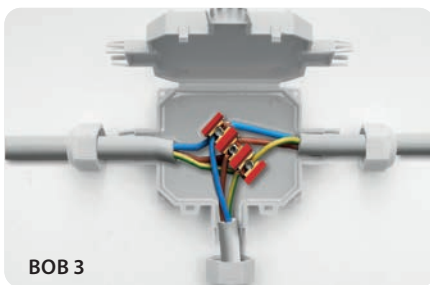

BOB

The IP68 / IP69K micro-joints, gel pre-filled, complete with connector, suitable for any type of installation, even the most extreme.

Extremely compact and space-saving, pre-filled with soft, highly conformable gel. With minimal aesthetic impact and visually pleasing. Equipped with integrated cable glands for IP68 and IP69K degree of ingress protection and cable retention.

Some installation possibilities for BOB 4

Parallel branch system with 3 three-core cables up to 3 x 4 mm²

Parallel branch system with 4 three-core cables up to 3 x 2.5 mm²

Parallel 5-lamp connection system

Can be installed with Mammut type connector (not included)

3-LED spotlight in-series system

3-LED RGB spotlight parallel system with four-core cables

For use in traps. The ideal accessory for branch connections from a through cable to light fittings and spotlights. Suitable in applications where there is presence of water and moisture.

PRODUCT / Item	Colour	Max cable formation (N° x mm ²)		Cables Ø min - max (mm)	Pieces Pack	 (mm)
		Through	Branch			
BOB 3 BOB3	●	1 cable 3 x 4	2 cables 3 x 4	8 - 13	1 piece Blister	105 x 80 x 25
BOB 3 - N BOB3-N	●	3 x 2,5	2 cables 3 x 2,5		1 piece Blister	