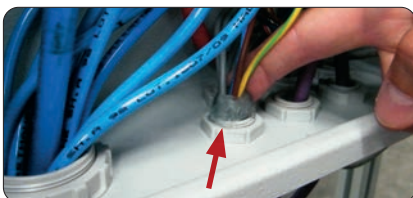

SPECIALS

Kit composition:
1 can for component (A+B)

GALACTIC ANIMAL BARRIER

Mouldable two-component rubber paste to prevent animal intrusion.

Galactic Animal Barrier is a two-component paste with no shelf life that can be easily be moulded before cross linking is complete. It can be applied to entries to protect against intrusion (conduits, cable ducts and pipes etc). It cross links quickly to form an effective barrier against small insects however it is easily removable. Ideal for electric gate type installations.

PRODUCT / Item	Description	Rubber colour	Total quantity (g)
GALACTIC ANIMAL BARRIER GALACTIC-ANIBAR	two-component rubber	●	250

GALACTIC WATER STOP

Ready to use single component gel.

The Galactic Water Stop single component gel is a soft, extremely sticky product supplied in convenient, ready to use packages: just tear open the quantity needed and place it at the entry point to protect from infiltration. Thanks to its stickiness, it provides stable and effective sealing over time. Easily removable and re-enterable, allowing repeated access to the protected component without leaving traces. Non-drip so it can also be installed vertically or on the ceiling. Highly sealant, lends itself to the insulation of small connections, or for the protection of particularly exposed connections (connections to external car battery terminals, etc.). This product can be applied wherever there may be leakages from pipes, corrugated pipes, channels, etc., or where there is a need for rapid and efficient insulation.

Kit composition: 2 cans, 100 g each

Corrugated pipe entry protection

Removal

PRODUCT / Item	Description	Gel colour	Package (g)
GALACTIC WATER STOP GALAWATERSTOP	single component gel	transparent	2 x 100