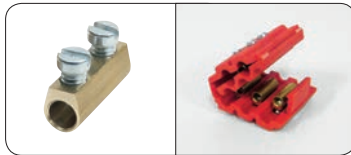

Galactic Separator

Spacer and connector kit.

Kit includes 5 pole separators, 5 screw connectors and a roll of insulation tape. Once installed the connectors are separated by the wrap around casing. They can then be used in any enclosure which can be filled with Magic Gel, Ray Gel, Magic Rubber or Ray RTV.

Product	Maximum conductor cross section (n° x mm ²)
Galactic Separator 6	5 x 1 a 6
Galactic Separator 16	5 x 2,5 a 16

Galactic Separator 6

Galactic Separator 16

Galactic Separator 6:

- 6 wrap-around separators (red) for connections up to 5 conductors
- 30 x 6 mm² screw connectors
- 1 Rayteam tape

Galactic Separator 16:

- 3 wrap-around separators (grey) for connections up to 5 conductors
- 15 x 16 mm² screw connectors
- 1 Rayteam tape

Galactic Cleaner

Extraordinary detergent for all types of use.

Extremely effective, able to remove grease, encrustations and smog without damaging the surfaces on which it is applied. Wipe glass with a dry cloth. Do not apply to painted sheet metal.