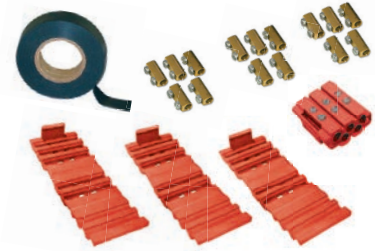

Galactic Separator

Spacer and connector kit.

Kit includes 5 pole separators, 5 screw connectors and a roll of insulation tape. Once installed the connectors are separated by the wrap around casing. They can then be used in any enclosure which can be filled with Magic Gel, Ray Gel, Magic Rubber or Ray RTV.

Product	Maximum conductor cross section (n° x mm ²)
Galactic Separator 6	5 x 1 a 6
Galactic Separator 16	5 x 2,5 a 16

Galactic Separator 6

Galactic Separator 16

Galactic Separator 6:

- 6 wrap-around separators (red) for connections up to 5 conductors
- 30 x 6 mm² screw connectors
- 1 Rayteam tape

Galactic Separator 16:

- 3 wrap-around separators (grey) for connections up to 5 conductors
- 15 x 16 mm² screw connectors
- 1 Rayteam tape

Galactic Cleaner

Extraordinary detergent for all types of use.

Extremely effective, able to remove grease, encrustations and smog without damaging the surfaces on which it is applied. Wipe glass with a dry cloth. Do not apply to painted sheet metal.

- For many applications, cleans, de-greases, protects
- With excellent results even in impossible conditions

Product	Description	Quantity (ml)
Galactic Cleaner	Spray bottle	750

Mode of use:

spray the product, leave a few minutes, rinse or remove with a cloth.