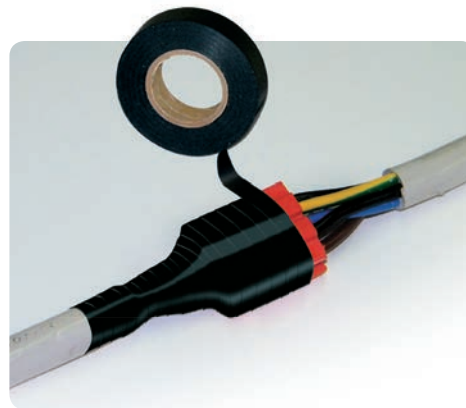

Galactic Separator

Spacer and connector kit.

Kit includes 5 pole separators, 5 screw connectors and a roll of insulation tape. Once installed the connectors are separated by the wrap around casing. They can then be used in any enclosure which can be filled with Magic Gel, Ray Gel, Magic Rubber or Ray RTV.

Product	Maximum conductor cross section (n° x mm ²)
Galactic Separator 6	5 x 1 a 6
Galactic Separator 16	5 x 2,5 a 16

Galactic Separator 6

Galactic Separator 16

Galactic Separator 6:

- 6 wrap-around separators (red) for connections up to 5 conductors
- 30 x 6 mm² screw connectors
- 1 Rayteam tape

Galactic Separator 16:

- 3 wrap-around separators (grey) for connections up to 5 conductors
- 15 x 16 mm² screw connectors
- 1 Rayteam tape

Galactic Cleaner

Extraordinary detergent for all types of use.

Extremely effective, able to remove grease, encrustations and smog without damaging the surfaces on which it is applied. Wipe glass with a dry cloth. Do not apply to painted sheet metal.

- For many applications, cleans, de-greases, protects
- With excellent results even in impossible conditions

Product	Description	Quantity (ml)
Galactic Cleaner	Spray bottle	750

Mode of use:

spray the product, leave a few minutes, rinse or remove with a cloth.