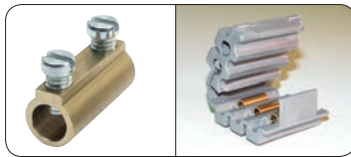

Galactic Separator

Spacer and connector kit.

Kit includes 5 pole separators, 5 screw connectors and a roll of insulation tape. Once installed the connectors are separated by the wrap around casing. They can then be used in any enclosure which can be filled with Magic Gel, Ray Gel, Magic Rubber or Ray RTV.

Product	Maximum conductor cross section (n° x mm ²)
Galactic Separator 6	5 x 1 a 6
Galactic Separator 16	5 x 2,5 a 16

Galactic Separator 6

Galactic Separator 16

Galactic Separator 6:

- 6 wrap-around separators (red) for connections up to 5 conductors
- 30 x 6 mm² screw connectors
- 1 Rayteam tape

Galactic Separator 16:

- 3 wrap-around separators (grey) for connections up to 5 conductors
- 15 x 16 mm² screw connectors
- 1 Rayteam tape

Galactic Cleaner

Extraordinary detergent for all types of use.

Extremely effective, able to remove grease, encrustations and smog without damaging the surfaces on which it is applied. Wipe glass with a dry cloth. Do not apply to painted sheet metal.