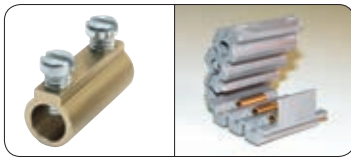

# Galactic Separator

Spacer and connector kit.

Kit includes 5 pole separators, 5 screw connectors and a roll of insulation tape. Once installed the connectors are separated by the wrap around casing. They can then be used in any enclosure which can be filled with Magic Gel, Ray Gel, Magic Rubber or Ray RTV.

Product	Maximum conductor cross section (n° x mm <sup>2</sup> )
Galactic Separator 6	5 x 1 a 6
Galactic Separator 16	5 x 2,5 a 16

Galactic Separator 6

Galactic Separator 16

### Galactic Separator 6:

- 6 wrap-around separators (red) for connections up to 5 conductors
- 30 x 6 mm<sup>2</sup> screw connectors
- 1 Rayteam tape