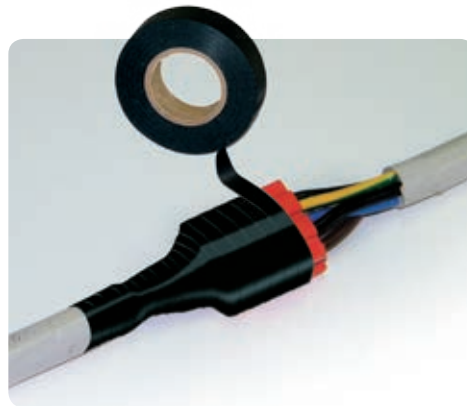

# Galactic Separator

Spacer and connector kit.

Kit includes 5 pole separators, 5 screw connectors and a roll of insulation tape. Once installed the connectors are separated by the wrap around casing. They can then be used in any enclosure which can be filled with Magic Gel, Ray Gel, Magic Rubber or Ray RTV.

Product	Maximum conductor cross section (n° x mm <sup>2</sup> )
Galactic Separator 6	5 x 1 a 6
Galactic Separator 16	5 x 2,5 a 16

Galactic Separator 6

Galactic Separator 16

### Galactic Separator 6:

- 6 wrap-around separators (red) for connections up to 5 conductors
- 30 x 6 mm<sup>2</sup> screw connectors
- 1 Rayteam tape

### Galactic Separator 16:

- 3 wrap-around separators (grey) for connections up to 5 conductors
- 15 x 16 mm<sup>2</sup> screw connectors
- 1 Rayteam tape