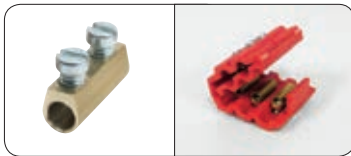

# Galactic Separator

Spacer and connector kit.

Kit includes 5 pole separators, 5 screw connectors and a roll of insulation tape. Once installed the connectors are separated by the wrap around casing. They can then be used in any enclosure which can be filled with Magic Gel, Ray Gel, Magic Rubber or Ray RTV.

Product	Maximum conductor cross section (n° x mm <sup>2</sup> )
Galactic Separator 6	5 x 1 a 6
Galactic Separator 16	5 x 2,5 a 16

Galactic Separator 6

Galactic Separator 16

### Galactic Separator 6:

- 6 wrap-around separators (red) for connections up to 5 conductors
- 30 x 6 mm<sup>2</sup> screw connectors
- 1 Rayteam tape

### Galactic Separator 16:

- 3 wrap-around separators (grey) for connections up to 5 conductors
- 15 x 16 mm<sup>2</sup> screw connectors
- 1 Rayteam tape