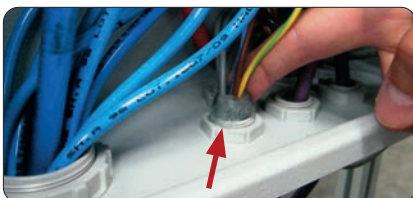

SPECIALS

Kit composition:
1 can for component (A+B)

IT BECOMES RUBBER
IN 5 MINUTES

GALACTIC ANIMAL BARRIER

Mouldable two-component rubber paste to prevent animal intrusion.

Galactic Animal Barrier is a two-component paste with no shelf life that can be easily be moulded before cross linking is complete. It can be applied to entries to protect against intrusion (conduits, cable ducts and pipes etc). It cross links quickly to form an effective barrier against small insects however it is easily removable. Ideal for electric gate type installations.

PRODUCT / Item	Description	Rubber colour	Total quantity (g)
GALACTIC ANIMAL BARRIER GALACTIC-ANIBAR	two-component rubber	●	250

Kit composition: 2 cans, 100 g each

GALACTIC WATER STOP

Ready to use single component gel.

The Galactic Water Stop single component gel is a soft, extremely sticky product supplied in convenient, ready to use packages: just tear open the quantity needed and place it at the entry point to protect from infiltration. Thanks to its stickiness, it provides stable and effective sealing over time. Easily removable and re-enterable, allowing repeated access to the protected component without leaving traces. Non-drip so it can also be installed vertically or on the ceiling. Highly sealant, lends itself to the insulation of small connections, or for the protection of particularly exposed connections (connections to external car battery terminals, etc.). This product can be applied wherever there may be leakages from pipes, corrugated pipes, channels, etc., or where there is a need for rapid and efficient insulation.

Corrugated pipe entry protection

Removal

PRODUCT / Item	Description	Gel colour	Package (g)
GALACTIC WATER STOP GALAWATERSTOP	single component gel	transparent	2 x 100